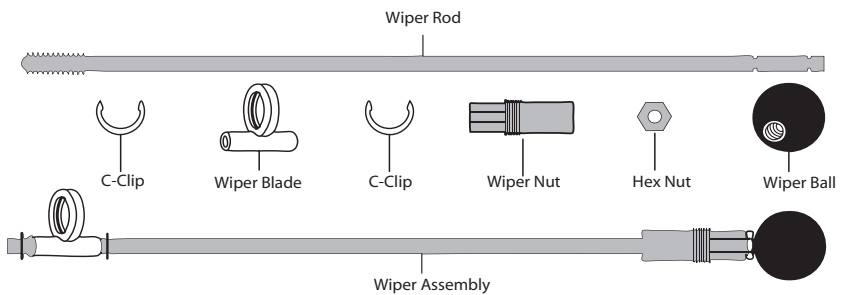

CLASSIC SERIES BREAKDOWN

PARTS LIST

PART #	Description
A40054	Barb Fitting 3/4"
A40124	Mounting Clip Grip Hold
A40020	Mounting C-Clip
A40014	O-Ring for EZ Twist Top
A40011	Quartz Cap, Clear
A40004	Rubber Seal, Purple
A40068	EZ Twist Top, Black w/ O-Ring
A40012	EZ Twist Top, White, w/ O-Ring
A40007	Winterize Cap
A40116	2" Union, Black

PART #	Description
A40073	Wiper Ball
A40090	Wiper Hex Nut
A40021	Wiper Nut
A40019	8/15 Watt Wiper Rod
A40010	25/57 Watt Wiper Rod
A40013	40 Watt Wiper Rod
A40017	Wiper Blade With Clips
A40089	Metal C-Clip for Wiper Blade
A40180	Plastic C-Clip for Wiper Blade
A40032	2" Union, White

CLASSIC SERIES BREAKDOWN

INLINE TRANSFORMERS

PARTS LIST

PART #	Description
A40002	Lamp End Connector
A40109	Davis Connector
A40113	Transformer Cap, Black
A30008	8W Transformer, White
A30015	15W Transformer, White
A30025	25W Transformer, White
A30040	40W Transformer, White
A30057	57W Transformer, White