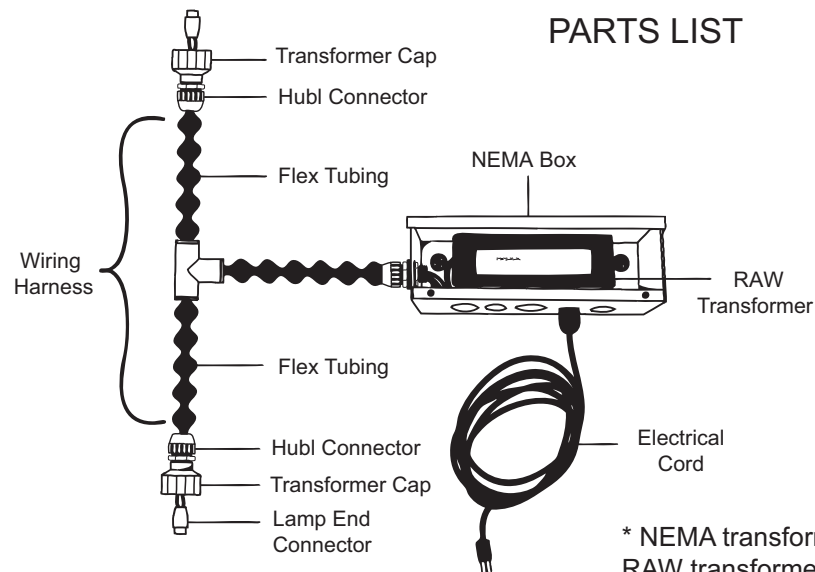

THE CLASSIC SERIES NEMA TRANSFORMERS

PARTS LIST

PART #	Description
A30045	40W NEMA Transformer
A30056	57W NEMA Transformer
A30080	80W NEMA Transformer
A30114	114W NEMA Transformer
A30120	120W NEMA Transformer
A30160	160W NEMA Transformer
A30200	200W NEMA Transformer
A30240	240W NEMA Transformer
A30042	RAW 40 Watt Transformer
A30058	RAW 57 Watt Transformer
A30082	RAW 80 Watt Transformer
A30115	RAW 114 Watt Transformer

PART #	Description
A40088	Hubl Connector
A40002	Lamp End Connector
A40113	Transformer Cap Black
A40062	Wiring Harness 40 Watt
A40063	Wiring Harness 57 Watt
A40065	Wiring Harness 80 Watt
A40106	Wiring Harness 114 Watt
A40066	Wiring Harness 120 Watt
A40092	Wiring Harness 160 Watt
A40093	Wiring Harness 200 Watt
A40094	Wiring Harness 240 Watt

* NEMA transformers are the entire Transformer component. Complete transformers come with a NEMA box, RAW transformer, wiring harness, hubl connector, transformer cap, lamp end connector, and power cord.