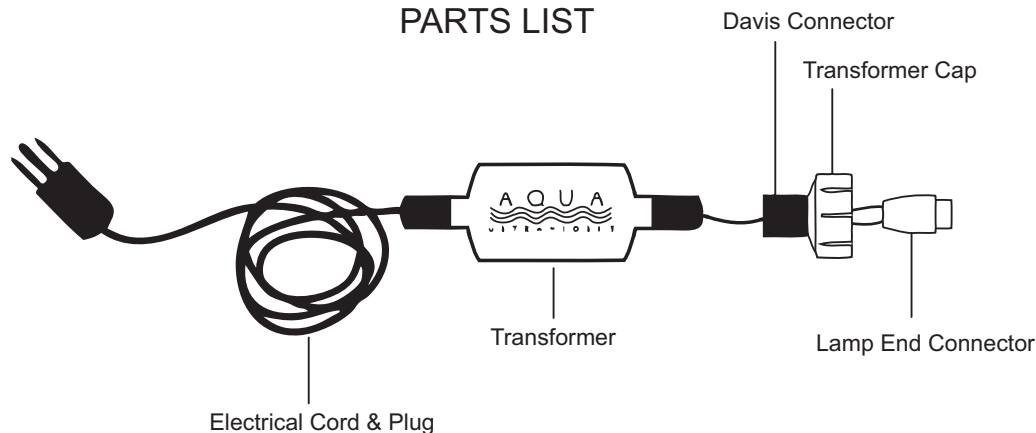

CLASSIC SERIES BREAKDOWN

INLINE TRANSFORMERS

PARTS LIST

PART #	Description
A40002	Lamp End Connector
A40109	Davis Connector
A40113	Transformer Cap, Black
A30008	8W Transformer, White
A30015	15W Transformer, White
A30025	25W Transformer, White
A30040	40W Transformer, White
A30057	57W Transformer, White

PART #	Description
A30007	8W Transformer, Black
A30014	15W Transformer, Black
A30024	25W Transformer, Black
A30044	40W Transformer, Black
A30055	57W Transformer, Black