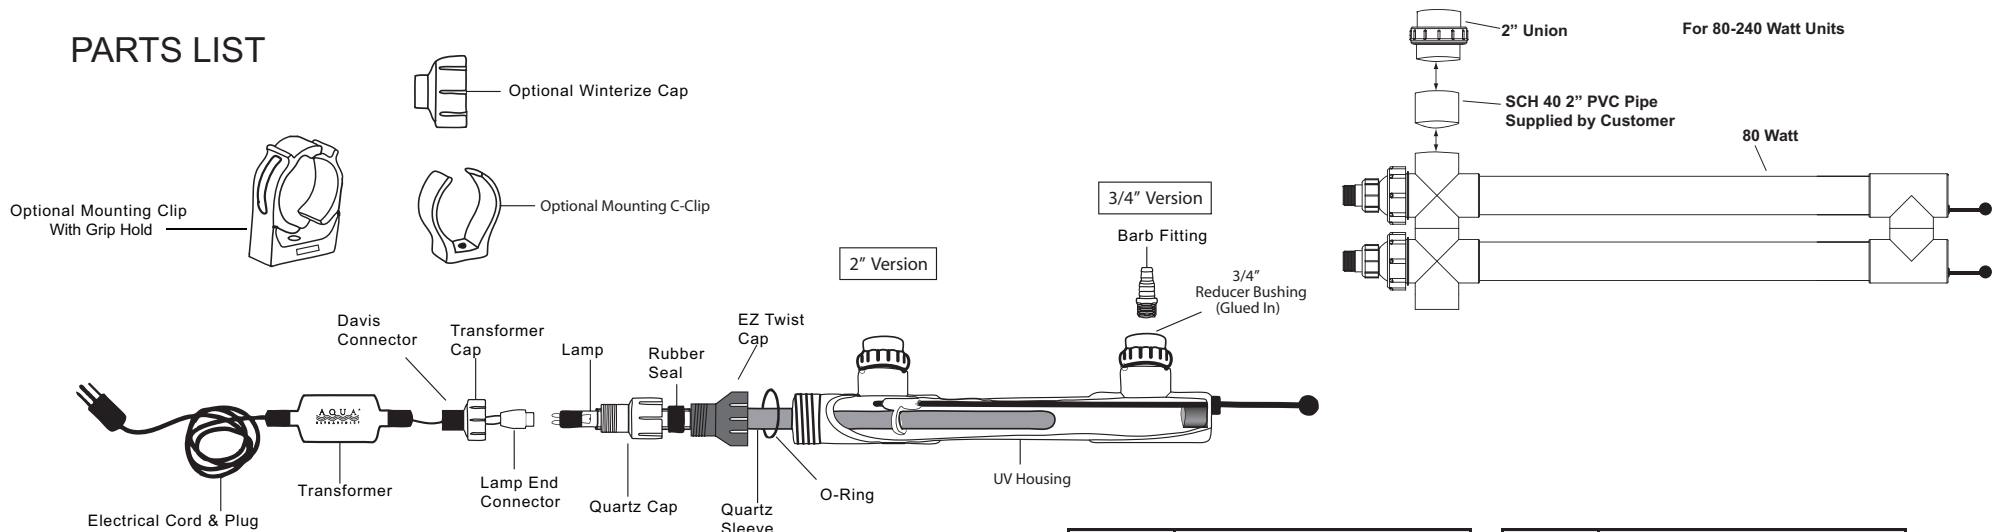

CLASSIC SERIES BREAKDOWN

PARTS LIST

PART #	Description
A40054	Barb Fitting 3/4"
A40124	Mounting Clip Grip Hold
A40020	Mounting C-Clip
A40014	O-Ring for EZ Twist Top
A40011	Quartz Cap, Clear
A40004	Rubber Seal, Purple
A40068	EZ Twist Top, Black w/ O-Ring
A40012	EZ Twist Top, White, w/ O-Ring
A40007	Winterize Cap
A40116	2" Union, Black

PART #	Description
A40073	Wiper Ball
A40090	Wiper Hex Nut
A40021	Wiper Nut
A40019	8/15 Watt Wiper Rod
A40010	25/57 Watt Wiper Rod
A40013	40 Watt Wiper Rod
A40017	Wiper Blade With Clips
A40089	Metal C-Clip for Wiper Blade
A40180	Plastic C-Clip for Wiper Blade
A40032	2" Union, White

CLASSIC SERIES BREAKDOWN

INLINE TRANSFORMERS

PARTS LIST

PART #	Description
A40002	Lamp End Connector
A40109	Davis Connector
A40113	Transformer Cap, Black
A30008	8W Transformer, White
A30015	15W Transformer, White
A30025	25W Transformer, White
A30040	40W Transformer, White
A30057	57W Transformer, White