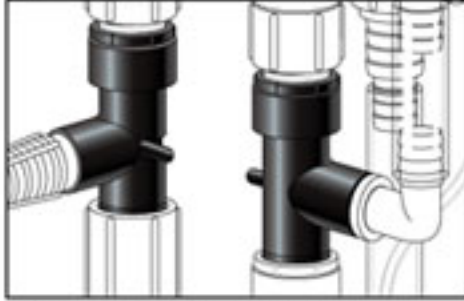

**Over/Wall Assembly R440047**

**Slider with Bracket & Suction Cup R440070**

**Ball/Socket Assembly R440050**

**Pipe Elbow R440075**

**Valve Assembly R440048**

**Coupling R440064**

**Screen Adapter R440074**

**Male Adapter R440069**

**Suction Screen R440079**

**Suction Cups R440077**

**Female Adapter R440060**

**Airline Bracket with Suction Cup R440072**

**Pipe Bracket with Suction Cup R440073**

**Small Pipe with Holes R440061**

**Small Pipe without Holes R440062**

**Large Suction Cups R440078**

**Pipe Cap R440076**

**Cap R440071**

**Tee Bracket with Suction Cup R440068**

**"O" Ring R440080**

**Large Pipe R440063**

**Coupling Bracket with Suction Cup R440066**