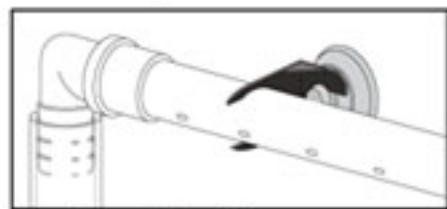

**Male Adapter R440069**

**Suction Screen R440079**

**Suction Cups R440077**

**Female Adapter R440060**

**Airline Bracket with Suction Cup R440072**

**Pipe Bracket with Suction Cup R440073**

**Small Pipe with Holes R440061**

**Small Pipe without Holes R440062**

**Large Suction Cups R440078**

**Pipe Cap R440076**

**Cap R440071**

**Tee Bracket with Suction Cup R440068**

**"O" Ring R440080**

**Large Pipe R440063**

**Coupling Bracket with Suction Cup R440066**