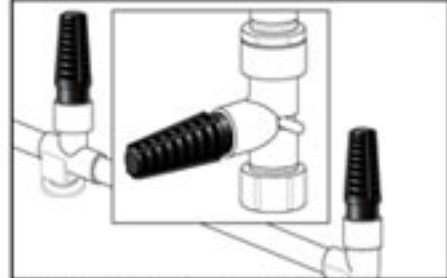

**Over/Wall Assembly R440047**

**Slider with Bracket & Suction Cup R440070**

**Ball/Socket Assembly R440050**

**Pipe Elbow R440075**

**Valve Assembly R440048**

**Coupling R440064**

**Screen Adapter R440074**

**Male Adapter R440069**

**Suction Screen R440079**

**Suction Cups R440077**

**Female Adapter R440060**

**Airline Bracket with Suction Cup R440072**

**Pipe Bracket with Suction Cup R440073**

**Small Pipe with Holes R440061**

**Small Pipe without Holes R440062**

**Large Suction Cups R440078**

**Pipe Cap R440076**

**Cap R440071**

**Tee Bracket with Suction Cup R440068**

**"O" Ring R440080**

**Large Pipe R440063**

**Coupling Bracket with Suction Cup R440066**