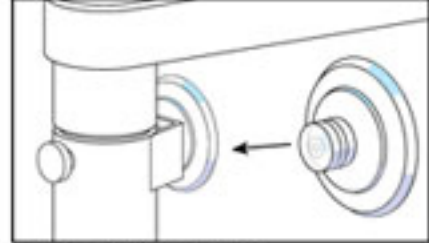

**Male Adapter R440069**

**Suction Screen R440079**

**Suction Cups R440077**

**Female Adapter R440060**

**Airline Bracket with Suction Cup R440072**

**Pipe Bracket with Suction Cup R440073**

**Small Pipe with Holes R440061**

**Small Pipe without Holes R440062**

**Large Suction Cups R440078**

**Pipe Cap R440076**

**Cap R440071**

**Tee Bracket with Suction Cup R440068**

**"O" Ring R440080**

**Large Pipe R440063**

**Coupling Bracket with Suction Cup R440066**