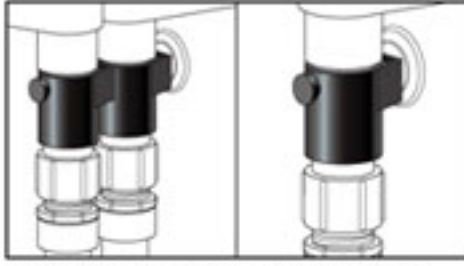

**Over/Wall Assembly R440047**

**Slider with Bracket & Suction Cup R440070**

**Ball/Socket Assembly R440050**

**Pipe Elbow R440075**

**Valve Assembly R440048**

**Coupling R440064**

**Screen Adapter R440074**

**Small Pipe without Holes R440062**

**Large Suction Cups R440078**

**Pipe Cap R440076**

**Cap R440071**

**Tee Bracket with Suction Cup R440068**

**"O" Ring R440080**

**Large Pipe R440063**

**Coupling Bracket with Suction Cup R440066**