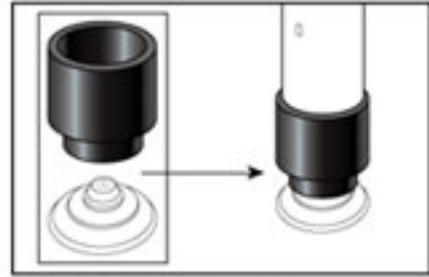

**Male Adapter R440069**

**Suction Screen R440079**

**Suction Cups R440077**

**Female Adapter R440060**

**Airline Bracket with Suction Cup R440072**

**Pipe Bracket with Suction Cup R440073**

**Small Pipe with Holes R440061**

**Small Pipe without Holes R440062**

**Large Suction Cups R440078**

**Pipe Cap R440076**

**Cap R440071**

**Tee Bracket with Suction Cup R440068**

**"O" Ring R440080**

**Large Pipe R440063**

**Coupling Bracket with Suction Cup R440066**