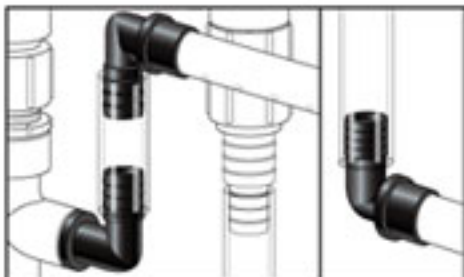

**Over/Wall Assembly R440047**

**Slider with Bracket & Suction Cup R440070**

**Ball/Socket Assembly R440050**

**Pipe Elbow R440075**

**Valve Assembly R440048**

**Coupling R440064**

**Screen Adapter R440074**

**Male Adapter R440069**

**Suction Screen R440079**

**Suction Cups R440077**

**Female Adapter R440060**

**Airline Bracket with Suction Cup R440072**

**Pipe Bracket with Suction Cup R440073**

**Small Pipe with Holes R440061**

**Small Pipe without Holes R440062**

**Large Suction Cups R440078**

**Pipe Cap R440076**

**Cap R440071**

**Tee Bracket with Suction Cup R440068**

**"O" Ring R440080**

**Large Pipe R440063**

**Coupling Bracket with Suction Cup R440066**