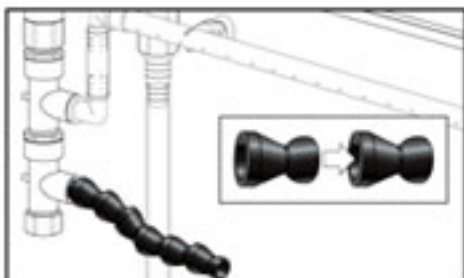

**Over/Wall Assembly R440047**

**Slider with Bracket & Suction Cup R440070**

**Ball/Socket Assembly R440050**

**Pipe Elbow R440075**

**Valve Assembly R440048**

**Coupling R440064**

**Screen Adapter R440074**

**Male Adapter R440069**

**Suction Screen R440079**

**Suction Cups R440077**

**Female Adapter R440060**

**Airline Bracket with Suction Cup R440072**

**Pipe Bracket with Suction Cup R440073**

**Small Pipe with Holes R440061**

**Small Pipe without Holes R440062**

**Large Suction Cups R440078**

**Pipe Cap R440076**

**Cap R440071**

**Tee Bracket with Suction Cup R440068**

**"O" Ring R440080**

**Large Pipe R440063**

**Coupling Bracket with Suction Cup R440066**