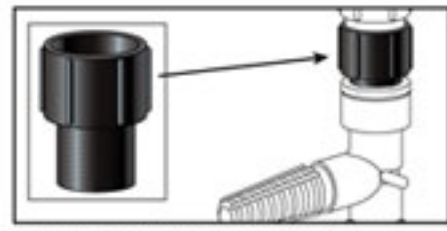

**Over/Wall Assembly R440047**

**Slider with Bracket & Suction Cup R440070**

**Ball/Socket Assembly R440050**

**Pipe Elbow R440075**

**Valve Assembly R440048**

**Coupling R440064**

**Screen Adapter R440074**